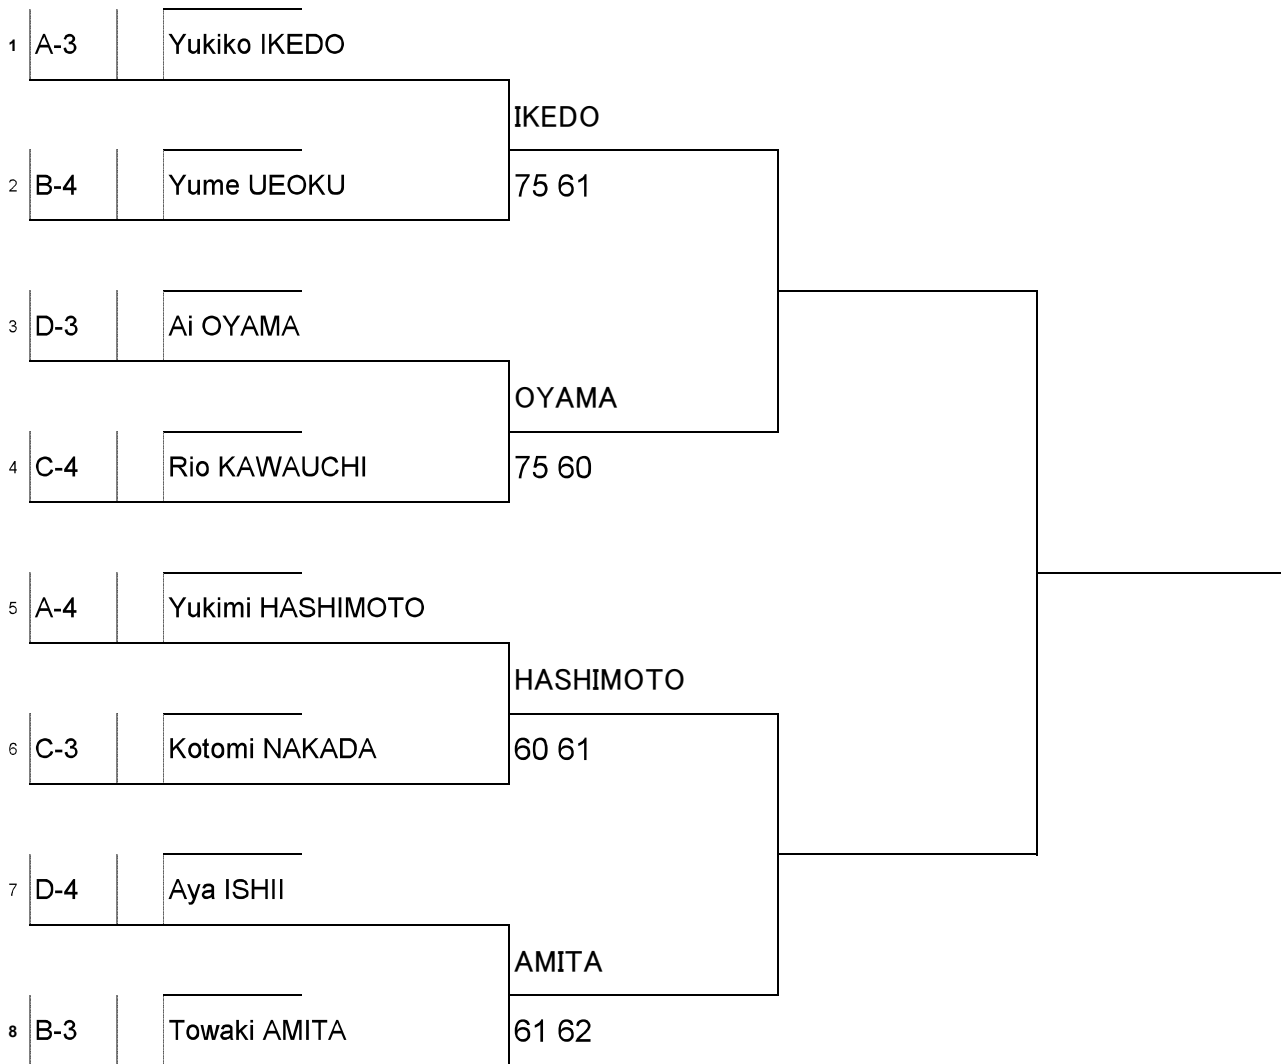

# THE ROAD TO WIMBLEDON JAPAN 2019

THE ROAD TO  
WIMBLEDON  
JAPAN 2019

## Girls Singles 9-16

Week of

City, Country

ITF Referee

23/04/2018

Saga, Japan

Mihoko Mitsutomi

Seed Family Name

First name

Position 10

Position 9

Position 11-12